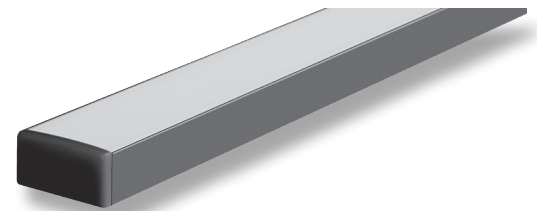

Nova-20-SM LED Profile

Description

Introducing the NOVA-20-SM mounting profile system. The NOVA-20-SM is specifically designed for the Domus range of PLEX-COB IP67 LED strip lighting. This aluminium surface mounted profile system incorporates extruded profile complete with a flat opal PMMA diffuser. Available in Black, White and Aluminium colour options. Can be cut to any length up to 3 metres.

The key features of the NOVA-20-SM is the ability to not only conceal the LED strip lighting but also keep the strip lighting linear. Also, the NOVA-20-SM keeps LEDs free from foreign objects and vapours which may damage the LEDs. A simple and shallow yet very contemporary LED recessed mounted profile ideally suited to under bench mounting, wardrobes or laundry applications where wider width mounting requirements are needed.

Specification Features

Installation:	Surface or Wall Mounted
Material:	Extruded Aluminium 6063
Finish:	Natural clear anodised, Black or White
IP Rating:	IP54
Diffuser:	Flat (PMMA) Opal Colour
Length:	3000mm Continuous*
Size:	Profile (W) 20mm, (H) 10mm
Special:	Custom powder coated colour upon request**
Driver Installation	Remote Driver Required

* Profile sold per metre. Can be cut to any length up to 3m. Includes endcap & mounting clips.
** Special powder coat finishes upon request. Surcharges apply.

Aluminium Finish