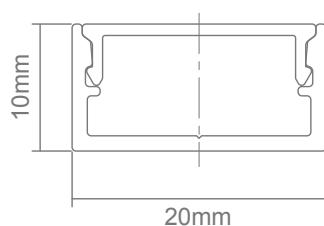

The key features of the NOVA-20-SM is the ability to not only conceal the LED strip lighting but also keep the strip lighting linear. Also, the NOVA-20-SM keeps LEDs free from foreign objects and vapours which may damage the LEDs. A simple and shallow yet very contemporary LED recessed mounted profile ideally suited to under bench mounting, wardrobes or laundry applications where wider width mounting requirements are needed.

Specification Features

Installation:	Surface or Wall Mounted
Material:	Extruded Aluminium 6063
Finish:	Natural clear anodised, Black or White
IP Rating:	IP54
Diffuser:	Flat (PMMA) Opal Colour
Length:	3000mm Continuous*
Size:	Profile (W) 20mm, (H) 10mm
Special:	Custom powder coated colour upon request**
Driver Installation	Remote Driver Required

* Profile sold per metre. Can be cut to any length up to 3m. Includes endcap & mounting clips.
 ** Special powder coat finishes upon request. Surcharges apply.

Aluminium Finish

White Finish

Diagrams / Additional

Compatible PLEX-COB LED Strip

5W	10W	15W	20W
•	•	•	•

Item No.	Length	Variant		
		Blk	Alu	Wht
NOVA-20-SM	1 Metre	22938	22937	22939
	3 Metre	22930	22929	22931